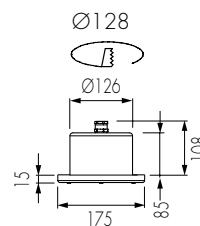

TL1 1-R250 LED

Luminaire for recessed installation

- LED energy and maintenance saving
- Luminaire for recessing into solid ceilings
- Robust steel luminaire
- Ingress protection classification IP44/20

Application	For recessed installation in solid ceilings where IP44-rating is required (DP and OP variants)
Design	According to maritime requirements
Housing	Steel housing and steel frame that fits to housing with screws
Finish	Powder coated white RAL9016
Optic	Double prismatic (DP) or Opalac (OP) plastic sheet in steel frame (IP44)
Electric	With electronic driver HF, with analogue dimming HFDa 1-10V or with emergency HF-E8. External battery box to be ordered separately. DALI on request.
Light source	LED 830, 840 or 850 on request
Mounting	To be installed in ceiling cut out with adjustable suspension brackets. Suspension brackets (MNTS TL1 1-R250) to be ordered separately.
Connection	Two holes Ø20.5 mm with rubber grommet on top, and two knock outs Ø20.5 mm in each end. One 5-way push in terminal block, 2 x 2.5 mm ² .
Remarks	Variants for adaption to panel ceiling available on request. Emergency battery box to be ordered separately.

Cut out measure for solid ceiling
 1200/1400 = 285 x 630 (W x L)
 2400/2800 = 285 x 1240 (W x L)
 For Damp/Dan M300 = only length

Cut out measure
 external battery box Ø128

Spare Parts/Accessories

Product	HF	HFD α	HF-EB3	HF-EB3	L	L1	Weight	Weight HF-EB	Lamp code
	100/240V	220/240V	220/240V	120V	mm	mm	HF/HFD α	220/240V 120V	
TL11-R250 LED 1500 830 DP	TL25283111	TL25283201	TL25283401	TL25283411	670	625	5	5.1 6.1	LED
TL11-R250 LED 1300 830 OP	TL25283102	TL25283202	TL25283402	TL25283412	670	625	5	5.1 6.1	LED
TL11-R250 LED 3000 830 DP	TL25483101	TL25483201	TL25483401	TL25483411	1280	1236,5	8.6	8.8 10.6	LED
TL11-R250 LED 2600 830 OP	TL25483102	TL25483202	TL25483402	TL25483412	1280	1236,5	8.6	8.8 10.6	LED