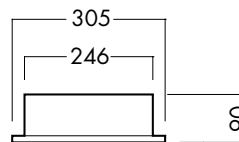

TL1 1-R250 LED

Luminaire for recessed installation

- LED energy and maintenance saving
- Luminaire for recessing into solid ceilings
- Robust steel luminaire
- Ingress protection classification IP44/20

Application	For recessed installation in solid ceilings where IP44-rating is required (DP and OP variants)
Design	According to maritime requirements
Housing	Steel housing and steel frame that fits to housing with screws
Finish	Powder coated white RAL9016
Optic	Double prismatic (DP) or Opalac (OP) plastic sheet in steel frame (IP44)
Electric	With electronic driver HF, with analogue dimming HFDa 1-10V or with emergency HF-E8. External battery box to be ordered separately. DALI on request.
Light source	LED 830, 840 or 850 on request
Mounting	To be installed in ceiling cut out with adjustable suspension brackets. Suspension brackets (MNTS TL1 1-R250) to be ordered separately.
Connection	Two holes Ø20.5 mm with rubber grommet on top, and two knock outs Ø20.5 mm in each end. One 5-way push in terminal block, 2 x 2.5 mm ² .
Remarks	Variants for adaption to panel ceiling available on request. Emergency battery box to be ordered separately.

Cut out measure for solid ceiling
 1200/1400 = 285 x 630 (W x L)
 2400/2800 = 285 x 1240 (W x L)
 For Damp/Dan M300 = only length

Cut out measure
 external battery box Ø128

Spare Parts/Accessories

Product	HF	HFD α	HF-EB3	HF-EB3	L	L1	Weight	Weight HF-EB	Lamp code
	100/240V	220/240V	220/240V	120V	mm	mm	HF/HFD α	220/240V 120V	
TL11-R250 LED 1500 830 DP	TL25283111	TL25283201	TL25283401	TL25283411	670	625	5	5.1 6.1	LED
TL11-R250 LED 1300 830 OP	TL25283102	TL25283202	TL25283402	TL25283412	670	625	5	5.1 6.1	LED
TL11-R250 LED 3000 830 DP	TL25483101	TL25483201	TL25483401	TL25483411	1280	1236,5	8.6	8.8 10.6	LED
TL11-R250 LED 2600 830 OP	TL25483102	TL25483202	TL25483402	TL25483412	1280	1236,5	8.6	8.8 10.6	LED