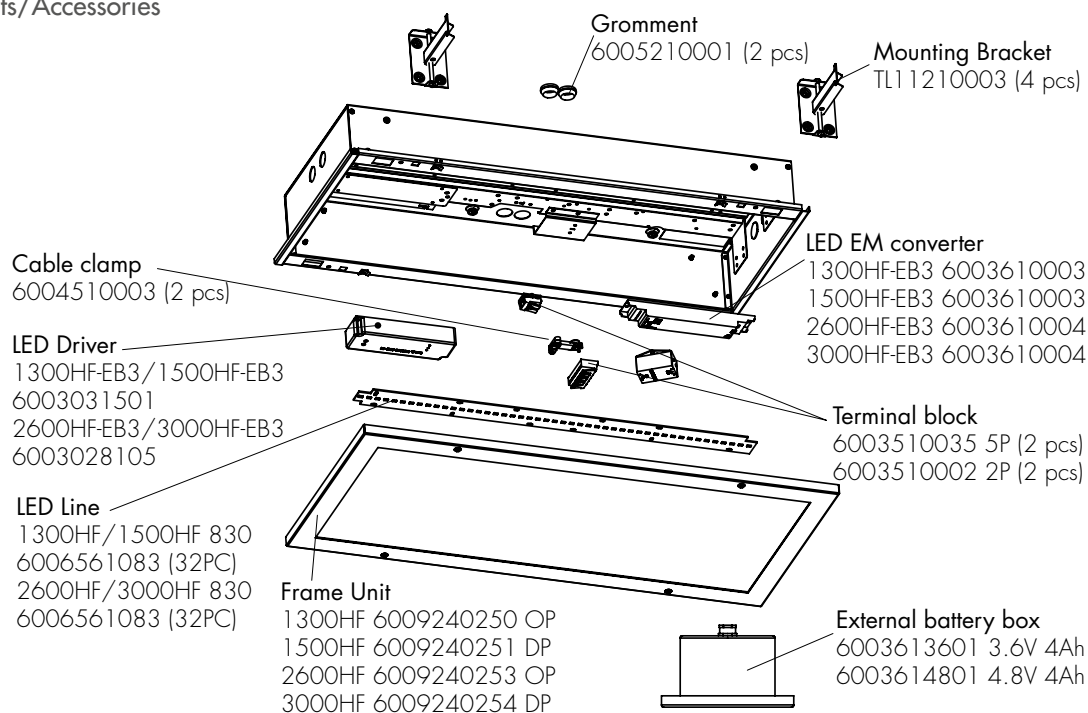

TL1 1-R250 LED

Luminaire for recessed installation

- LED energy and maintenance saving
- Luminaire for recessing into solid ceilings
- Robust steel luminaire
- Ingress protection classification IP44/20

Application	For recessed installation in solid ceilings where IP44-rating is required (DP and OP variants)
Design	According to maritime requirements
Housing	Steel housing and steel frame that fits to housing with screws
Finish	Powder coated white RAL9016
Optic	Double prismatic (DP) or Opalac (OP) plastic sheet in steel frame (IP44)
Electric	With electronic driver HF, with analogue dimming HFDa 1-10V or with emergency HF-E8. External battery box to be ordered separately. DALI on request.
Light source	LED 830, 840 or 850 on request
Mounting	To be installed in ceiling cut out with adjustable suspension brackets. Suspension brackets (MNTS TL1 1-R250) to be ordered separately.
Connection	Two holes Ø20.5 mm with rubber grommet on top, and two knock outs Ø20.5 mm in each end. One 5-way push in terminal block, 2 x 2.5 mm ² .
Remarks	Variants for adaption to panel ceiling available on request. Emergency battery box to be ordered separately.

Cut out measure for solid ceiling
 1200/1400 = 285 x 630 (W x L)
 2400/2800 = 285 x 1240 (W x L)
 For Damp/Dan M300 = only length

Cut out measure
 external battery box Ø128

Spare Parts/Accessories

Product	HF	HFD α	HF-EB3	HF-EB3	L	L1	Weight	Weight HF-EB	Lamp code
	100/240V	220/240V	220/240V	120V	mm	mm	HF/HFD α	220/240V 120V	
TL11-R250 LED 1500 830 DP	TL25283111	TL25283201	TL25283401	TL25283411	670	625	5	5.1 6.1	LED
TL11-R250 LED 1300 830 OP	TL25283102	TL25283202	TL25283402	TL25283412	670	625	5	5.1 6.1	LED
TL11-R250 LED 3000 830 DP	TL25483101	TL25483201	TL25483401	TL25483411	1280	1236,5	8.6	8.8 10.6	LED
TL11-R250 LED 2600 830 OP	TL25483102	TL25483202	TL25483402	TL25483412	1280	1236,5	8.6	8.8 10.6	LED