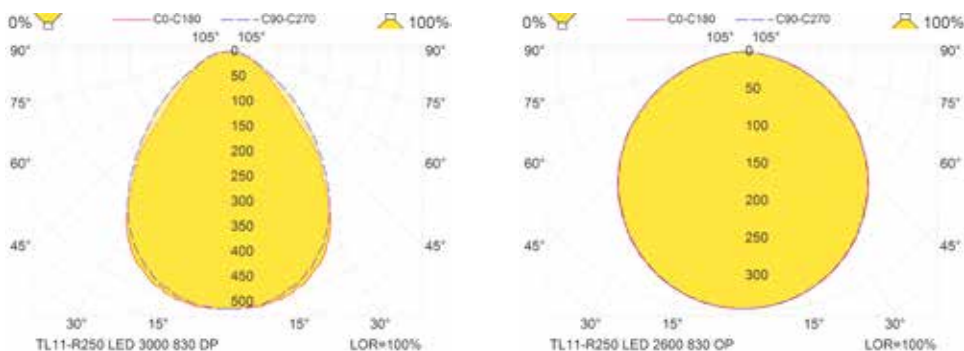

TL1 1-R250 LED

Luminaire for recessed installation

- LED energy and maintenance saving
- Luminaire for recessing into solid ceilings
- Robust steel luminaire
- Ingress protection classification IP44/20

Application	For recessed installation in solid ceilings where IP44-rating is required (DP and OP variants)
Design	According to maritime requirements
Housing	Steel housing and steel frame that fits to housing with screws
Finish	Powder coated white RAL9016
Optic	Double prismatic (DP) or Opalac (OP) plastic sheet in steel frame (IP44)
Electric	With electronic driver HF, with analogue dimming HFDa 1-10V or with emergency HF-E8. External battery box to be ordered separately. DALI on request.
Light source	LED 830, 840 or 850 on request
Mounting	To be installed in ceiling cut out with adjustable suspension brackets. Suspension brackets (MNTS TL1 1-R250) to be ordered separately.
Connection	Two holes Ø20.5 mm with rubber grommet on top, and two knock outs Ø20.5 mm in each end. One 5-way push in terminal block, 2 x 2.5 mm ² .
Remarks	Variants for adaption to panel ceiling available on request. Emergency battery box to be ordered separately.

Cut out measure for solid ceiling
 1200/1400 = 285 x 630 (W x L)
 2400/2800 = 285 x 1240 (W x L)
 For Damp/Dan M300 = only length

Cut out measure
 external battery box Ø128

Spare Parts/Accessories

Product	HF	HFD α	HF-EB3	HF-EB3	L	L1	Weight	Weight HF-EB	Lamp code
	100/240V	220/240V	220/240V	120V	mm	mm	HF/HFD α	220/240V 120V	
TL11-R250 LED 1500 830 DP	TL25283111	TL25283201	TL25283401	TL25283411	670	625	5	5.1 6.1	LED
TL11-R250 LED 1300 830 OP	TL25283102	TL25283202	TL25283402	TL25283412	670	625	5	5.1 6.1	LED
TL11-R250 LED 3000 830 DP	TL25483101	TL25483201	TL25483401	TL25483411	1280	1236,5	8.6	8.8 10.6	LED
TL11-R250 LED 2600 830 OP	TL25483102	TL25483202	TL25483402	TL25483412	1280	1236,5	8.6	8.8 10.6	LED